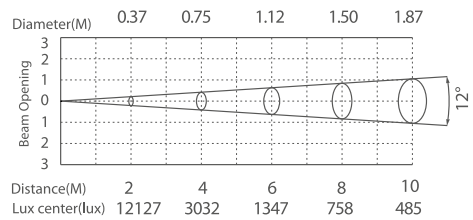

Flood light REGAL

DMX 512 **RDM** **IP67**
OUTDOOR RATED

white grey black

356 145
LED Power ColourTemp Luminous
115 W RGB 3973 lm

LIGHT DISTRIBUTION

12° (5° - 25° - 45°)

356 146
LED Power ColourTemp Luminous
115 W RGBW 2898 lm

12° (5° - 25° - 45°)