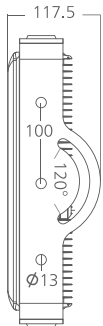

Flood light REGAL

DMX 512 **RDM** **IP67**
OUTDOOR RATED

white grey black

356 145
LED Power ColourTemp Luminous
115 W RGB 3973 lm

LIGHT DISTRIBUTION

12° (5° - 25° - 45°)

356 146
LED Power ColourTemp Luminous
115 W RGBW 2898 lm