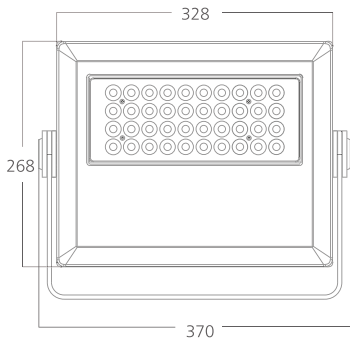

Flood light REGAL

DMX 512 **RDM** **IP67**
OUTDOOR RATED

white grey black

356 145
LED Power ColourTemp Luminous
115 W RGB 3973 lm

LIGHT DISTRIBUTION

12° (5° - 25° - 45°)

356 146
LED Power ColourTemp Luminous
115 W RGBW 2898 lm